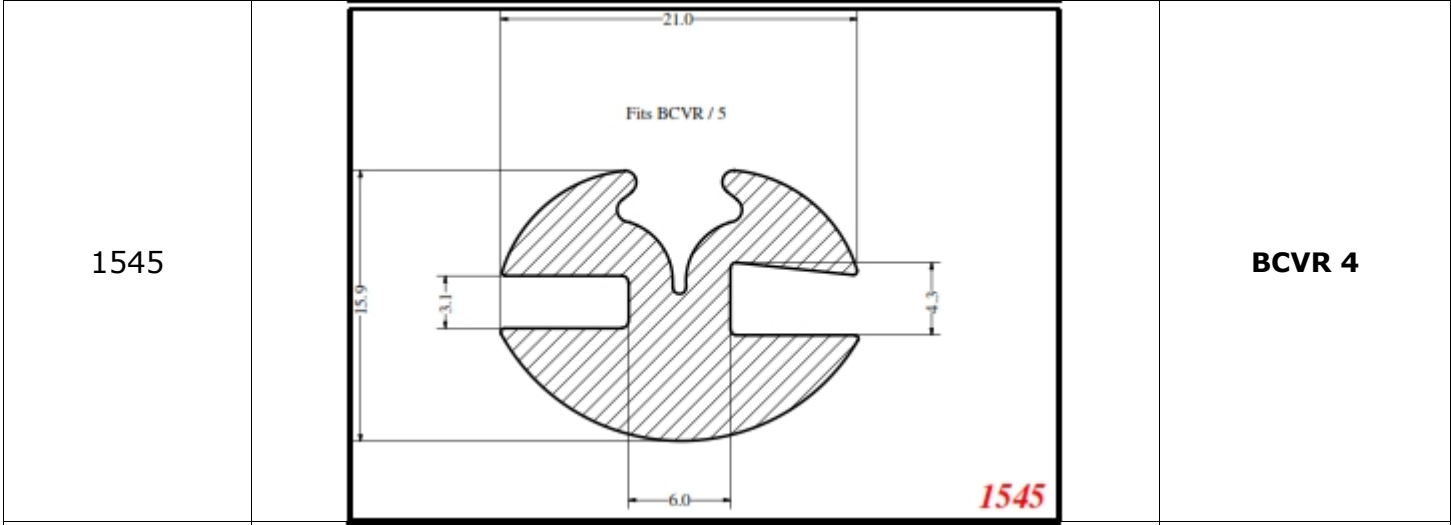

Send us an email to enquiries@amsilicones.co.uk letting us know the quantities you require and we will get back to you with a quotation.

Tool Number	Dimensions (mm)	Notes
1579	<p style="text-align: center;">Insert For BCVR / 1</p>	BCVR 1a
1580	<p style="text-align: center;">Fits BCVR / 1A</p>	BCVR 1b