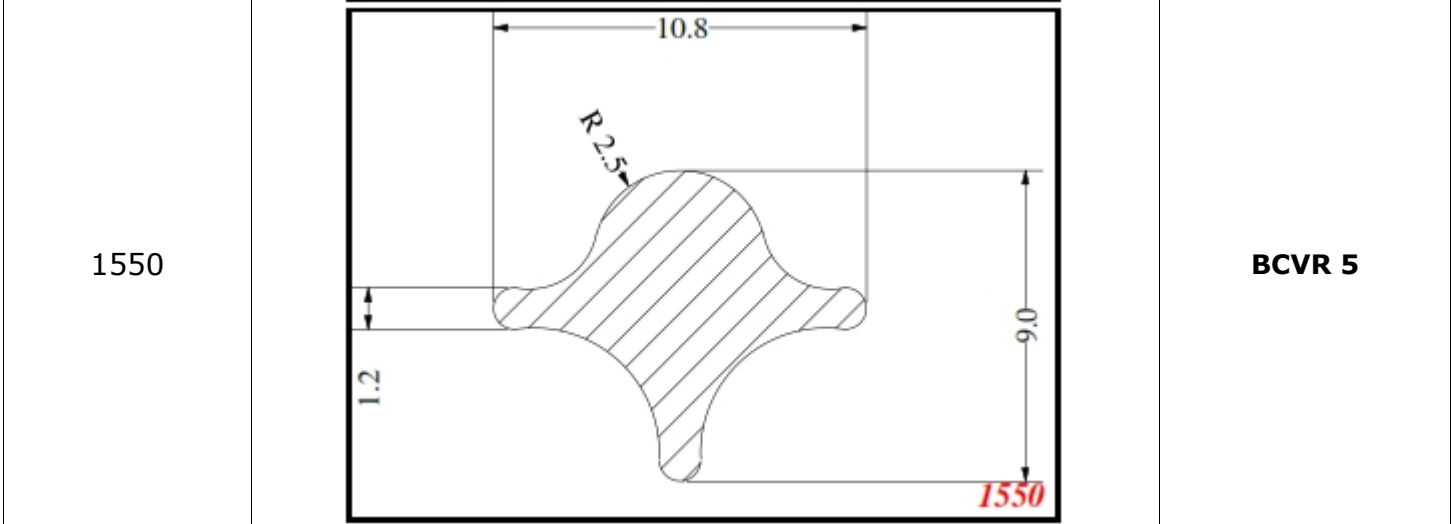

Send us an email to enquiries@amsilicones.co.uk letting us know the quantities you require and we will get back to you with a quotation.

Tool Number	Dimensions (mm)	Notes
1579	<p style="text-align: center;">Insert For BCVR / 1</p>	BCVR 1a
1580	<p style="text-align: center;">Fits BCVR / 1A</p>	BCVR 1b