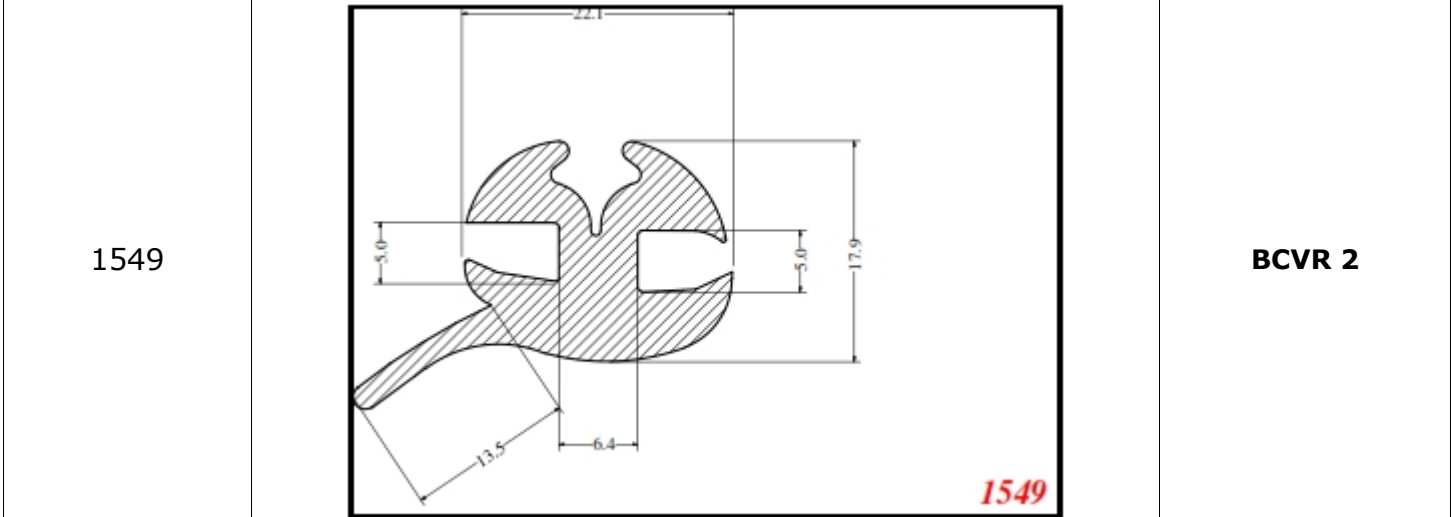

Send us an email to enquiries@amsilicones.co.uk letting us know the quantities you require and we will get back to you with a quotation.

Tool Number	Dimensions (mm)	Notes
1579	<p style="text-align: center;">Insert For BCVR / 1</p>	BCVR 1a
1580	<p style="text-align: center;">Fits BCVR / 1A</p>	BCVR 1b